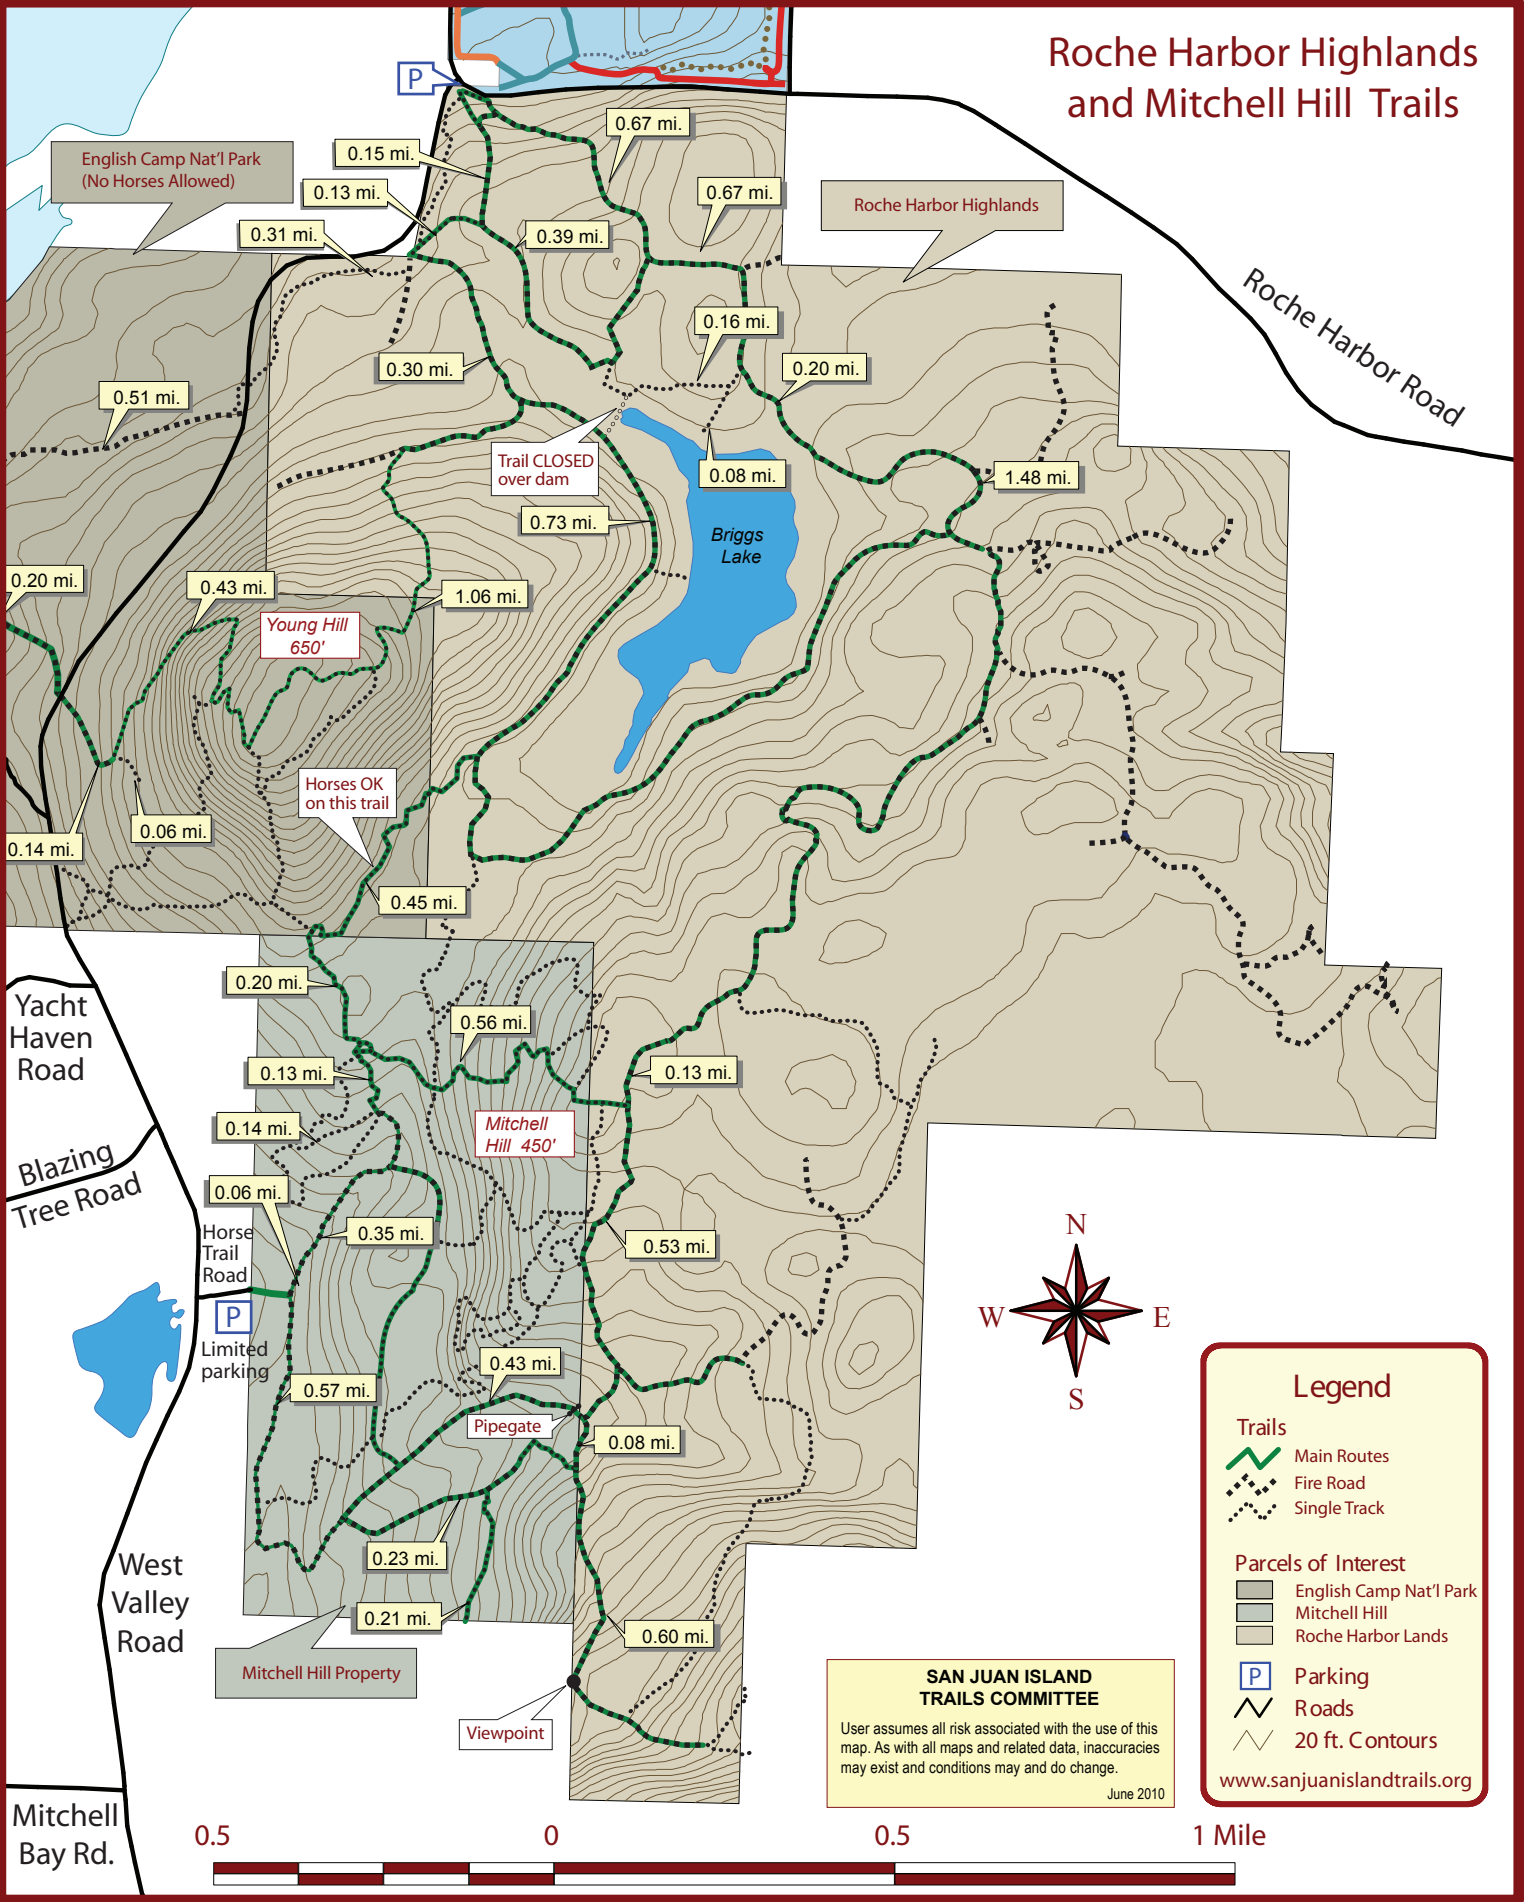

Roche Harbor Highlands and Mitchell Hill Trails

English Camp Nat'l Park
(No Horses Allowed)

Roche Harbor Highlands

Trail CLOSED
over dam

Young Hill
650'

Horses OK
on this trail

Mitchell Hill
450'

Pipegate

Mitchell Hill Property

Viewpoint

Roche Harbor Road

Yacht Haven Road

Blazing Tree Road

Horse Trail Road

Limited parking

West Valley Road

Mitchell Bay Rd.

Legend

Trails

- Main Routes
- Fire Road
- Single Track

Parcels of Interest

- English Camp Nat'l Park
- Mitchell Hill
- Roche Harbor Lands

Symbols

- Parking
- Roads
- 20 ft. Contours

www.sanjuanislandtrails.org

SAN JUAN ISLAND TRAILS COMMITTEE

User assumes all risk associated with the use of this map. As with all maps and related data, inaccuracies may exist and conditions may and do change.