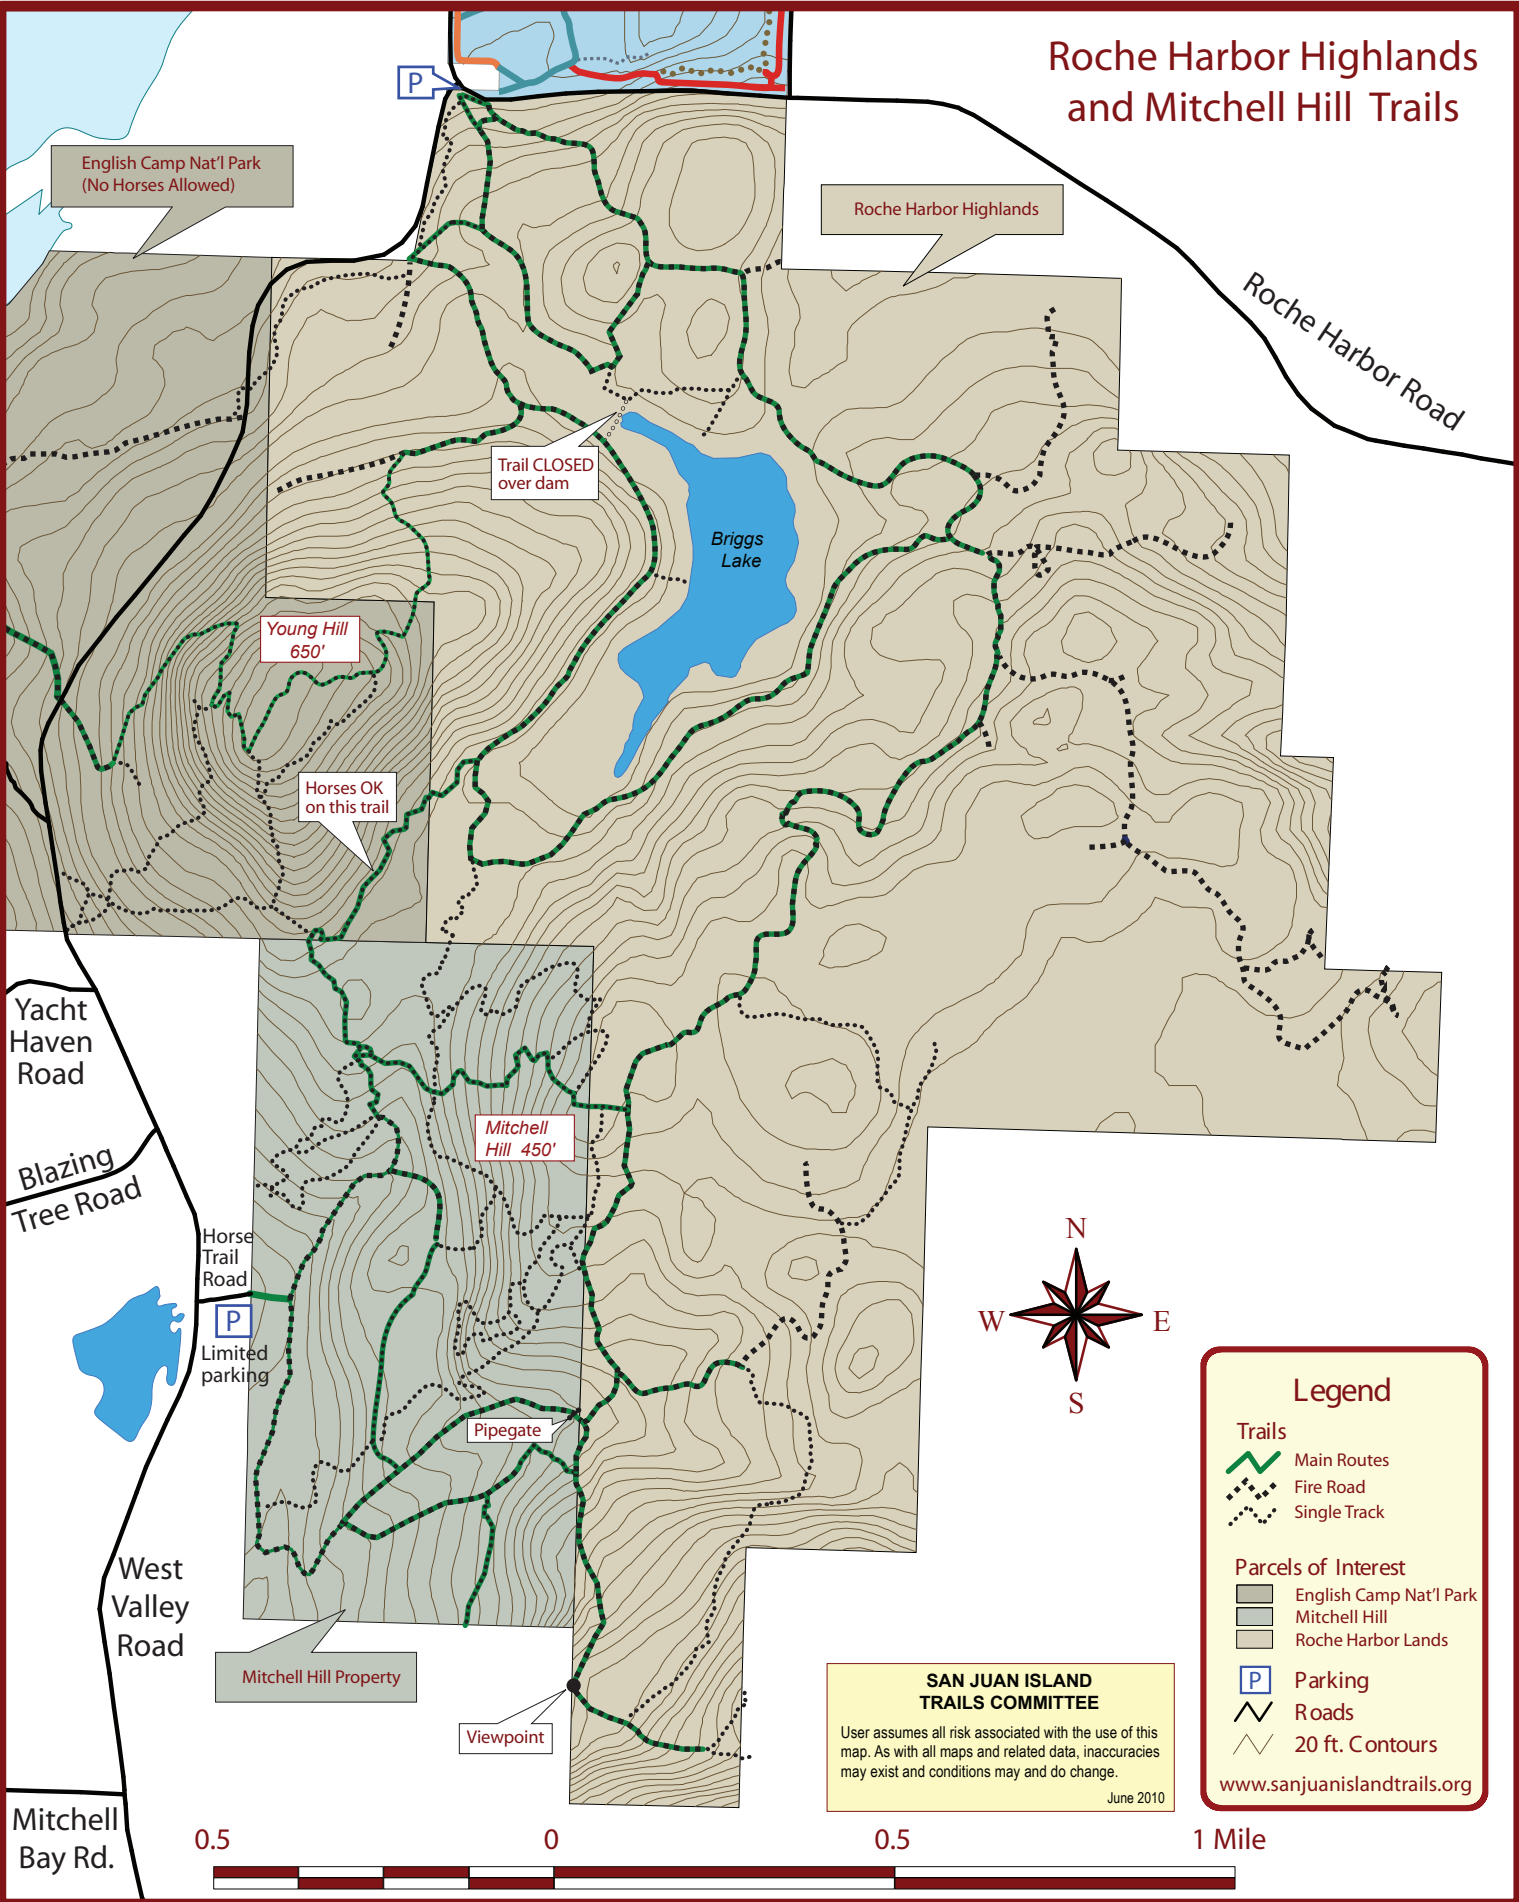

Roche Harbor Highlands and Mitchell Hill Trails

English Camp Nat'l Park
(No Horses Allowed)

Roche Harbor Highlands

Roche Harbor Road

Trail CLOSED
over dam

Briggs
Lake

Young Hill
650'

Horses OK
on this trail

Yacht
Haven
Road

Blazing
Tree Road

Horse
Trail
Road
P
Limited
parking

Mitchell
Hill 450'

Legend

Trails

- Main Routes
- Fire Road
- Single Track

Parcels of Interest

- English Camp Nat'l Park
- Mitchell Hill
- Roche Harbor Lands

P Parking

∩ Roads

∩ 20 ft. Contours

www.sanjuanislandtrails.org

West
Valley
Road

Mitchell Hill Property

Pipegate

Viewpoint

**SAN JUAN ISLAND
TRAILS COMMITTEE**

User assumes all risk associated with the use of this map. As with all maps and related data, inaccuracies may exist and conditions may and do change.

June 2010